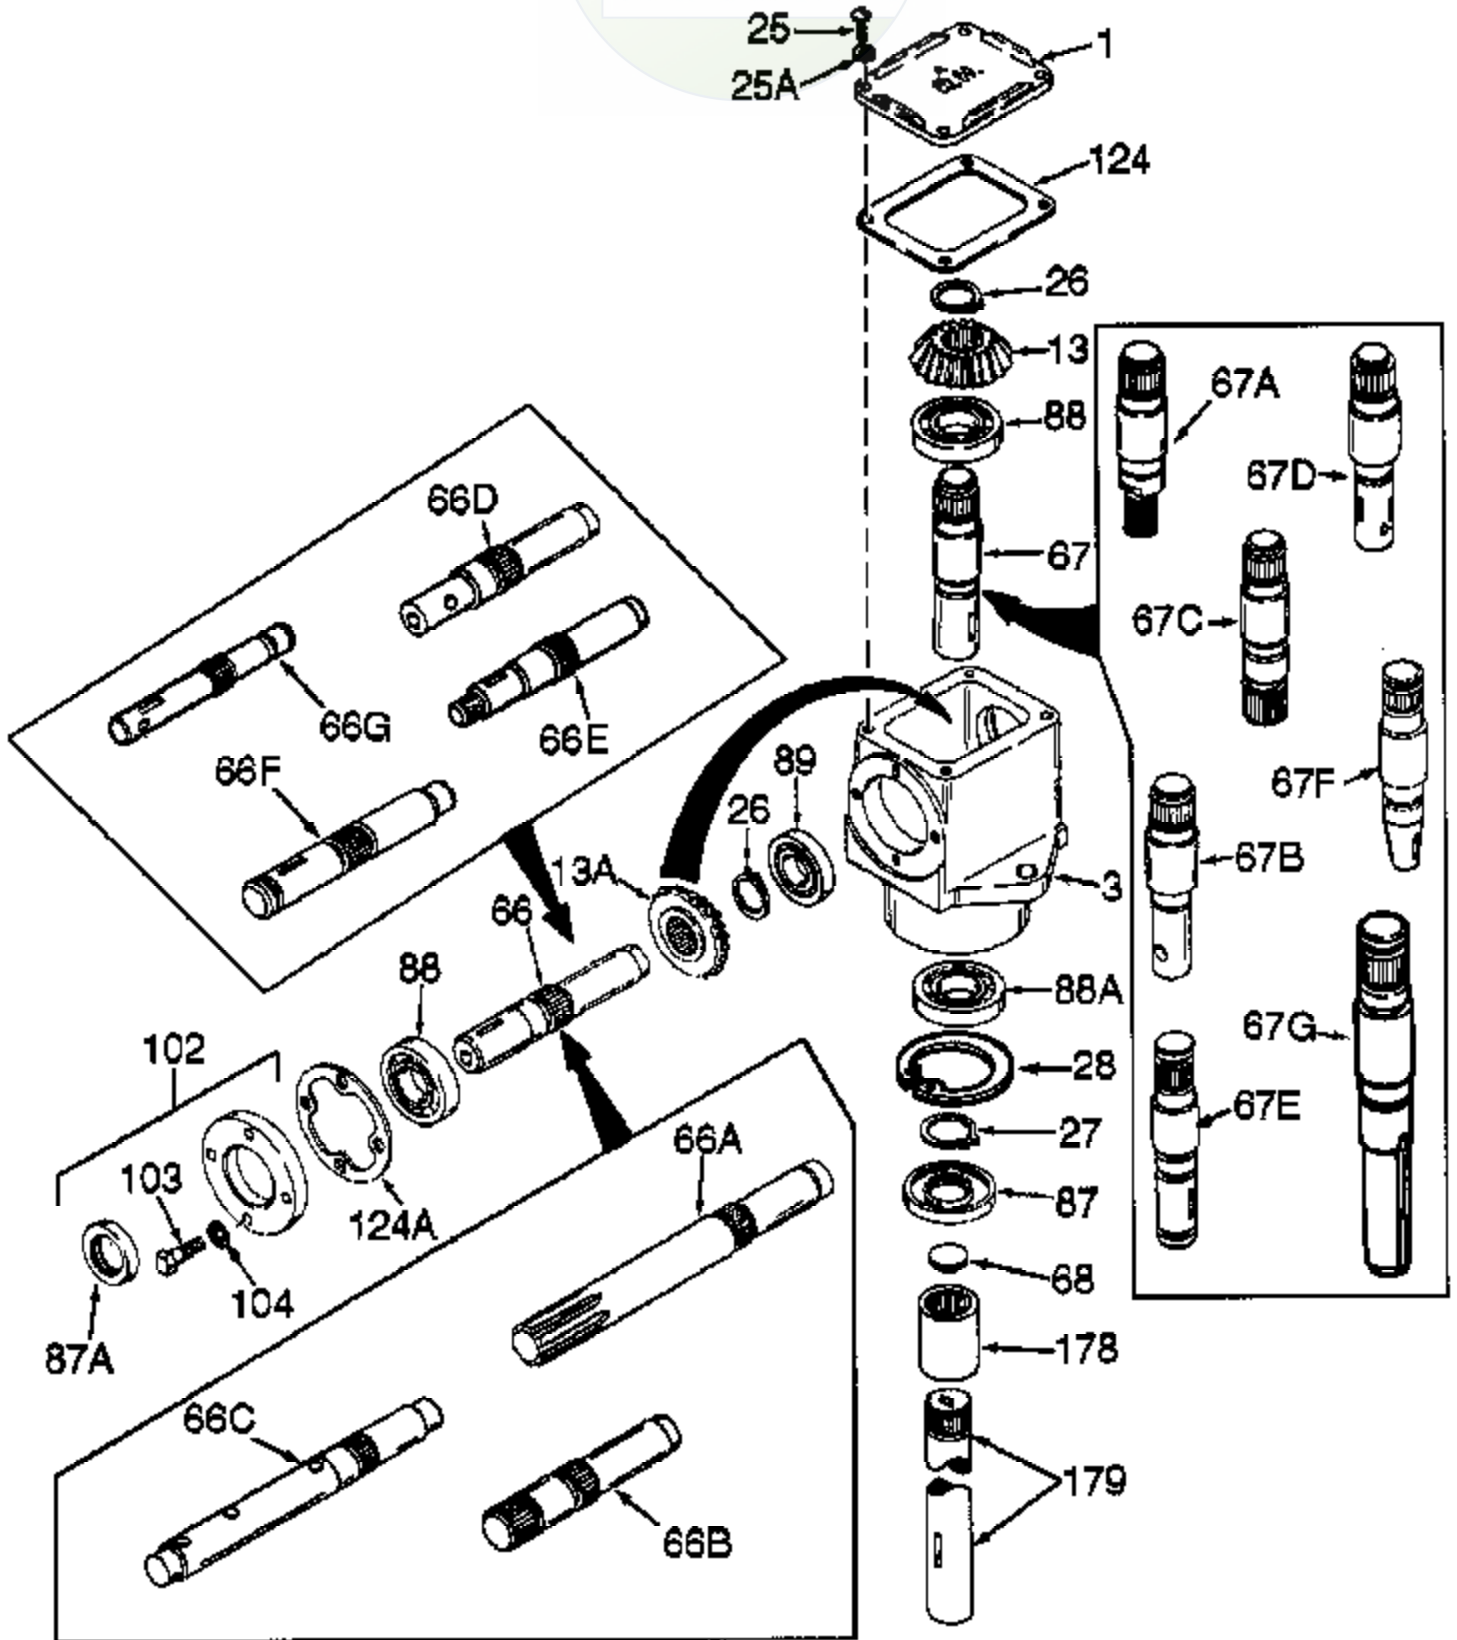

JOIST

SICHER IST DAS:
DAS ORIGINAL

Ref #	Part Number	Qty	Description
	794252		R.H. Head Ass'y (Incl. 1 thru 124A)
1	772034		Right Hand Cover
3	770026A		Right Angle Drive Housing
13	778046		Miter Gear (22 teeth)(7/8" ID)
13A	778046		Miter Gear (22 teeth)(7/8" ID)
25	792025		Screw, 10-24 x 1/2"
26	788018		Snap Ring
27	788019		Snap Ring
66	776196		Input Shaft (5" long)
67	776153		Output Shaft (4-3/16" long)
87	788029		Oil Seal
87A	788031		Oil Seal
88	780034		Ball Bearing
88A	780034		Ball Bearing
89	780024		Ball Bearing
102	786029		Retainer Cap & Seal (Incl. 87A & 103)
103	792026		Screw, 1/4-20 x 7/8"
124	788028		Cover Gasket
124A	788030B		Cap Gasket

RAD-3497-P91 Page 2 of 2
Peerless Ball Bearing